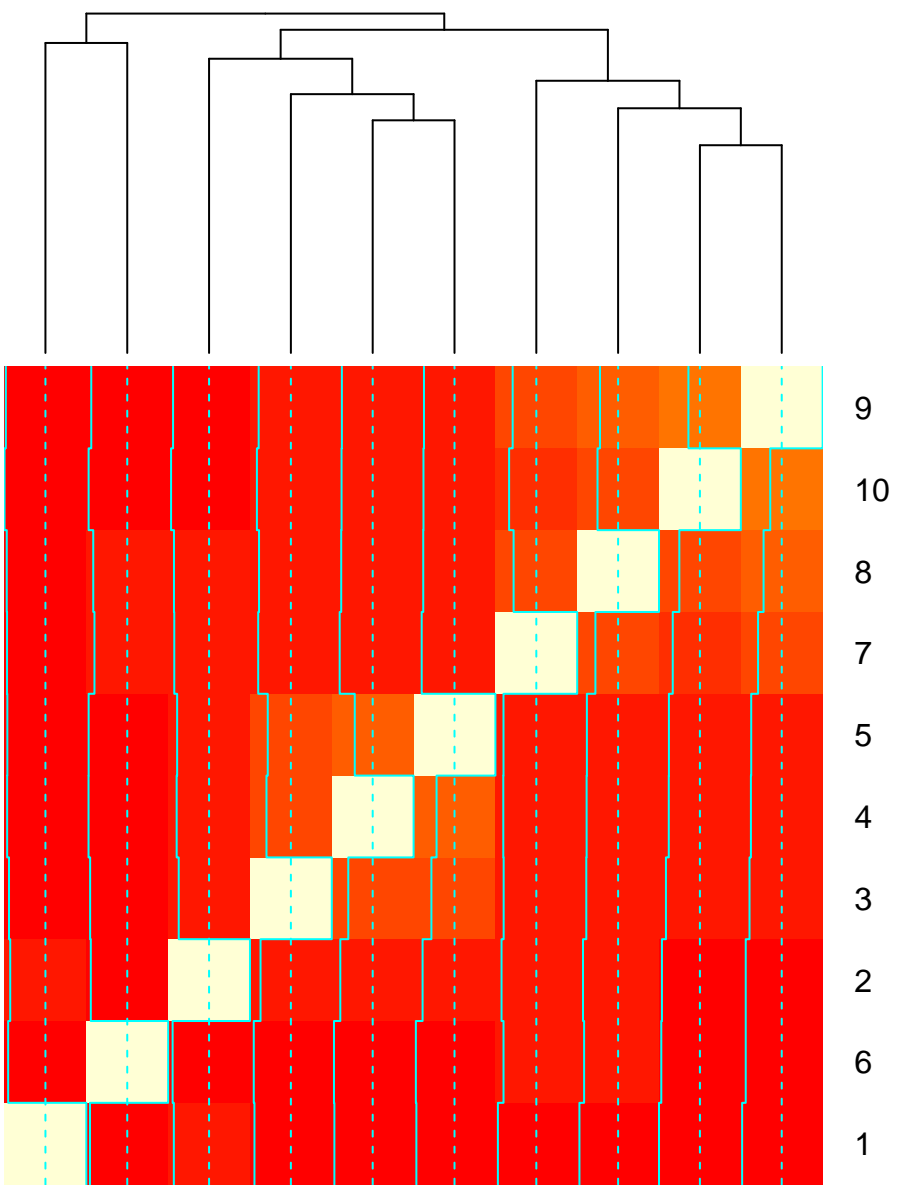

**Color Key  
and Histogram**

48\_15mil

50\_15mil

48\_25mil

48\_35mil

48\_45mil

348\_Full

50\_25mil